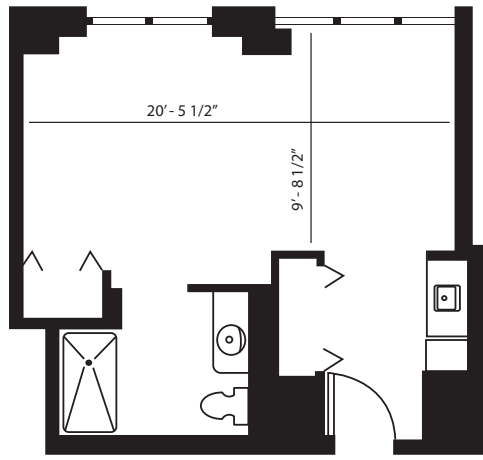

# ASSISTED LIVING | SUITES

**STUDIO**  
391 SQ FT

**STUDIO DELUXE**  
450 SQ FT

**ONE BEDROOM**  
384-433 SQ FT

*All square footage is approximate & subject to availability.*