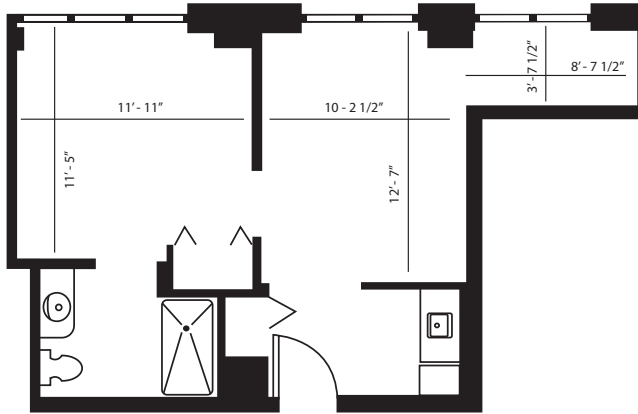

# ASSISTED LIVING | SUITES

**STUDIO**  
391 SQ FT

**STUDIO DELUXE**  
450 SQ FT

**ONE BEDROOM**  
384-433 SQ FT

*All square footage is approximate & subject to availability.*

# B

## ONE BEDROOM DELUXE

450-479 SQ FT

## TWO BEDROOM

679 SQ FT

All square footage is approximate & subject to availability.