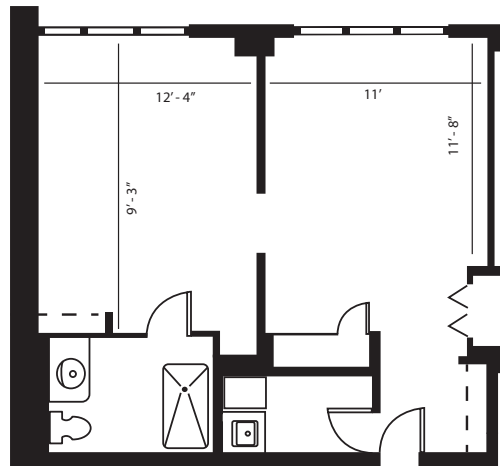

# ASSISTED LIVING | SUITES

**STUDIO**  
391 SQ FT

**STUDIO DELUXE**  
450 SQ FT

**ONE BEDROOM**  
384-433 SQ FT

*All square footage is approximate & subject to availability.*

# B