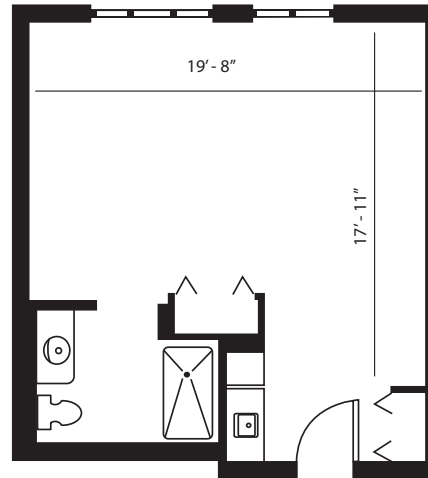

# ASSISTED LIVING | SUITES

**STUDIO**  
391 SQ FT

**STUDIO DELUXE**  
450 SQ FT

**ONE BEDROOM**  
384-433 SQ FT

*All square footage is approximate & subject to availability.*

# B

## TWO BEDROOM

679 SQ FT

All square footage is approximate & subject to availability.